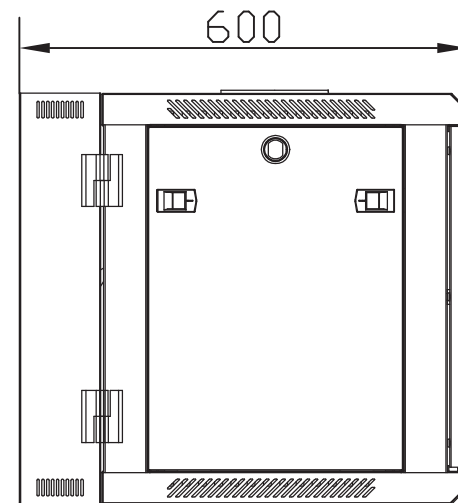

REDRFE12

- 12 SPACE RACK
- WALL MOUNTABLE W/ HINGE
- SOLID PANELS FOR CHIMNEY EFFECT
- ALL PANELS LOCKABLE W/ INCLUDED LOCK