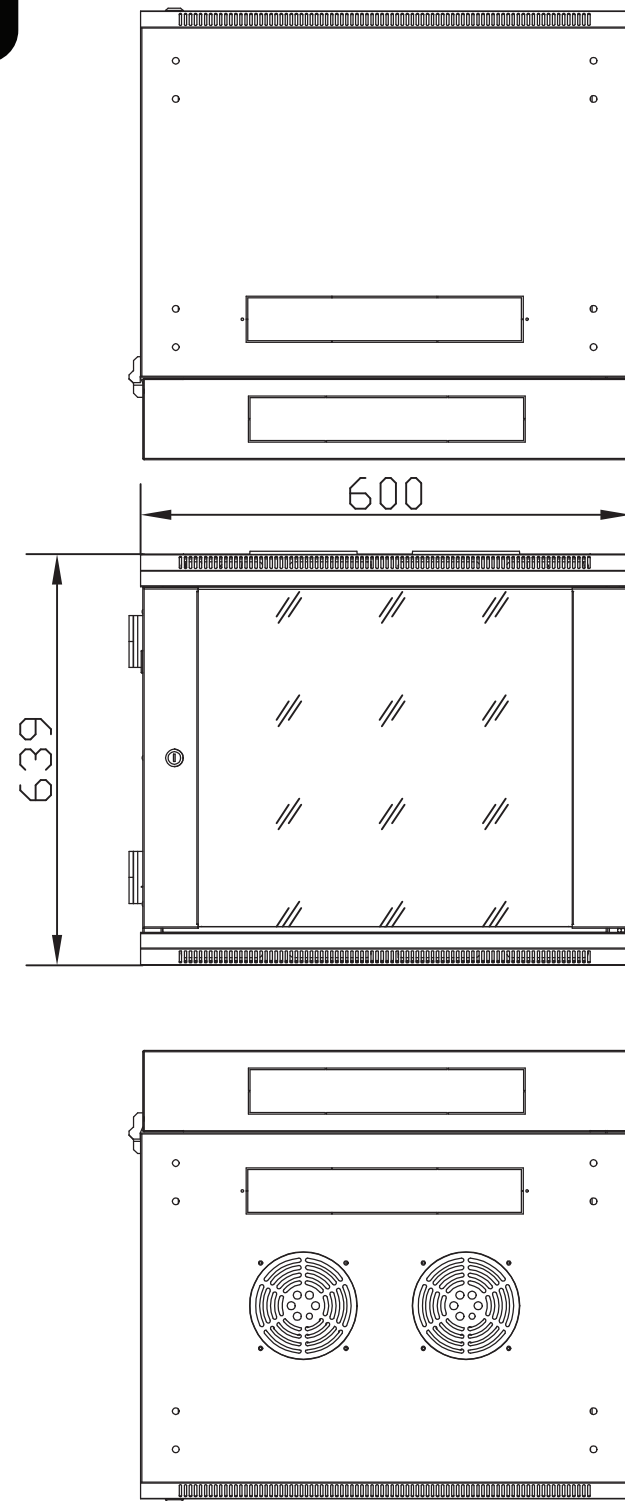

REDRFE12

- 12 SPACE RACK
- WALL MOUNTABLE W/ HINGE
- SOLID PANELS FOR CHIMNEY EFFECT
- ALL PANELS LOCKABLE W/ INCLUDED LOCK