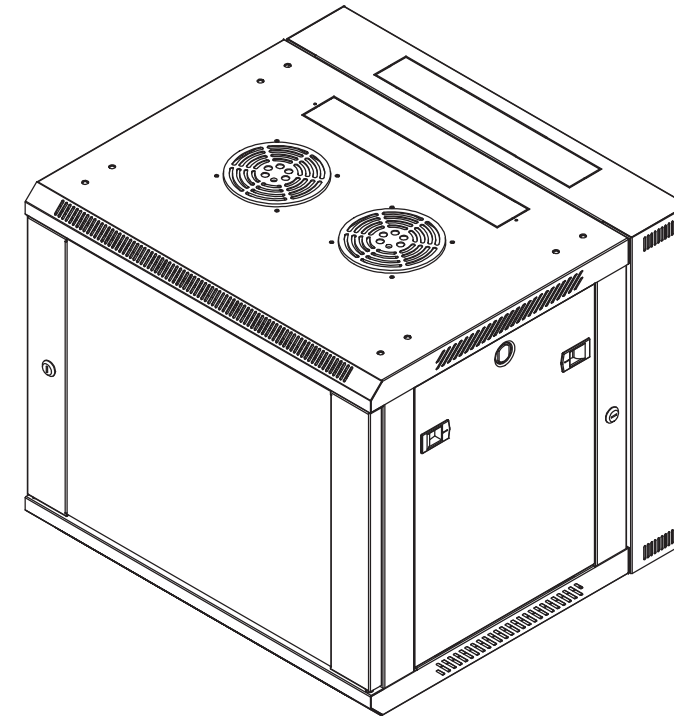

REDRFE12

- 12 SPACE RACK
- WALL MOUNTABLE W/ HINGE
- SOLID PANELS FOR CHIMNEY EFFECT
- ALL PANELS LOCKABLE W/ INCLUDED LOCK